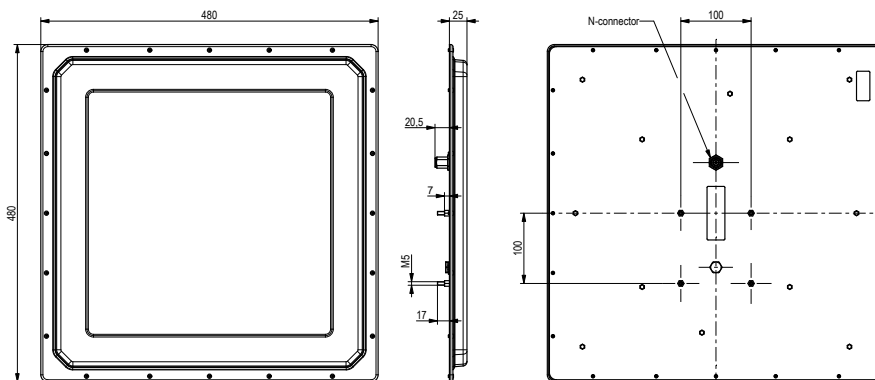

> Features

- Compact design for ruggedized environmental applications
- Read range: up to 20 m
(depending on tag properties, environment and requirements)
- Ideal solution for toll collect applications
- Suitable for bulk and single tag applications
- High degree of protection, IP67 suitable for outdoor use

> Key Applications

- Road Charging
- Enforcement
- Smart City Applications

> Dimensions [mm]

> Note

- ▶ Please ensure that the underlying surface is clean, load-bearing and free of conductors.
- ▶ Install the antenna on the pole bracket using four M5 threaded bolts at intervals of 100 x 100 mm.

> General Specifications

Type		WIRA-40-linear-ETSI	WIRA-40-linear-FCC
Order No.		52010251	52010252
RFID			
Frequency range	[MHz]	865–868	902–928
Impedance, antenna port	[Ohm]	50	
Polarisation		linear	
Antenna gain	[dBi]	typ. 12.5	typ. 13
Half-power beam width	[°]	40/40	
Front-to-back ratio	[dB]	> 25	
Max. input power	[dBm]		+30 (FCC 15.247)
Max. radiated power	[dBm]	+33 (ETSI EN 302 208)	+36 EIRP (FCC 15.247)
Max. read range	[m]	20	
VSWR		typ. 1.3 : 1	
Mechanical properties			
Connection		N female	
Weight	[kg]	2.7	
Degree of protection		IP67	
Operating temperature range	[°C]	–40 to +70	
Storage temperature range	[°C]	–40 to +85	
Dimensions (L x W x H)	[mm]	480 x 480 x 25 (45.5)	
Package size (L x W x H)	[mm]	approx. 520 x 510 x 70	
Material			
Antenna cover		hermoplastic radome, UV resistant	
Chassis		aluminium	